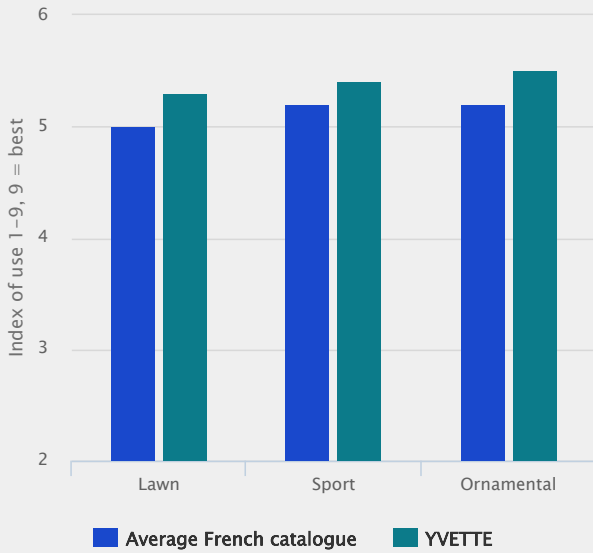

Specification and ratings

Compared to 13 varieties of the French catalogue

Source: *GEVES Bulletin Gazon 2007 (France)*