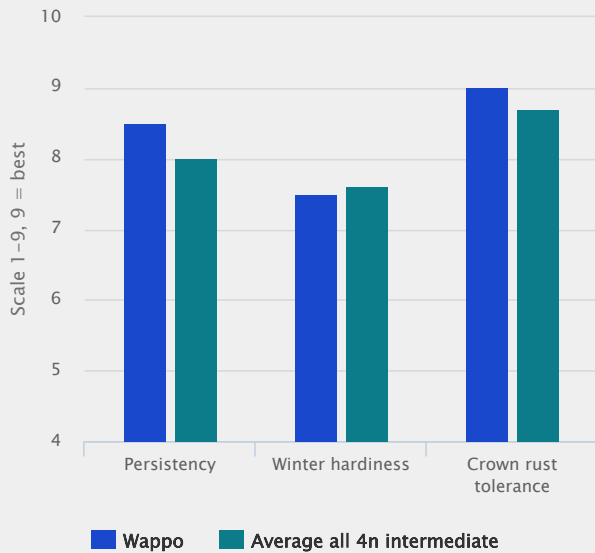

WAPPO

Lolium perenne

- Very good yield under grazing
- High tolerance to crown rust
- Persistency improved
- High total yield

Excellent yield for grazing purpose

104 rel.

Disease tolerance

Crown rust.

Persistency and winter hardiness

Persistent and with good winter hardiness.

Technical Specifications

- Perennial ryegrass
- Intermediate heading tetraploid with very good grazing yield
- Listed/recommended in EU NL

Specification and ratings

Results from The Netherlands

Source: Aanbevelende Rassenlijst Arable crops Forage crops 2021

Relative dry matter yield

Source: Aanbevelende Rassenlijst Arable crops Forage crops 2021