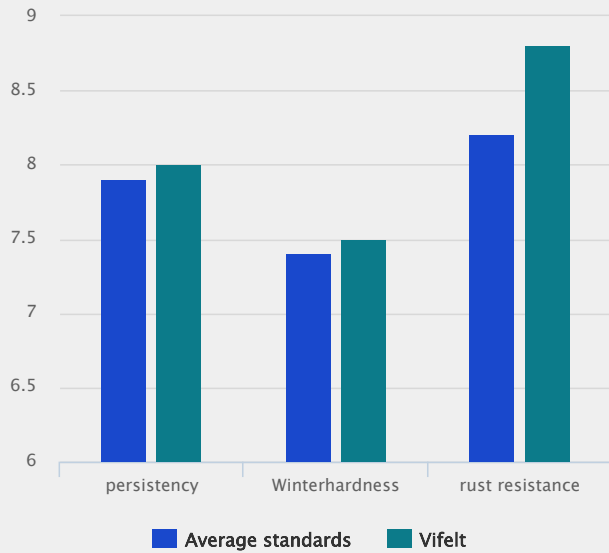

## Strong tetraploid suitable for grazing

VIFELT has a good yield for cutting and even a better yield for grazing, which makes it suitable for different kind of mixtures.

## Technical Specifications

- Perennial ryegrass
- A safe and flexible forage variety for grazing and cutting.
- Listed/recommended in EU NL

### Performance in the Netherlands

Source: Recommended List of Varieties 2017 (NL)

Scale: 1-9, 9 = best

### Ratings

Scale 1-9, where 9 = best or most pronounced