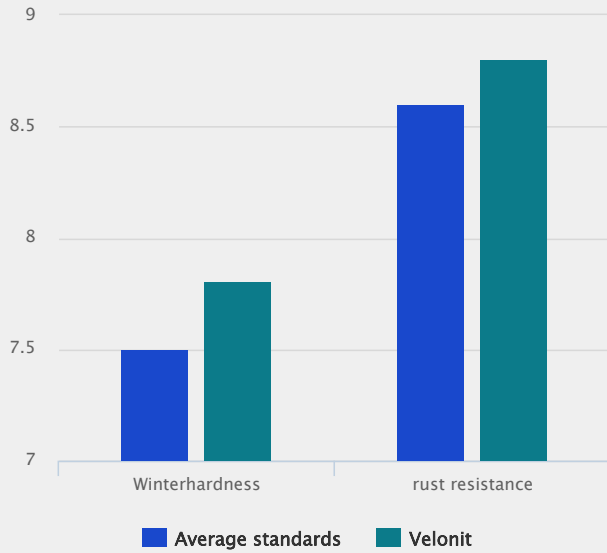

Specification and ratings

Performance in the Netherlands

Recommended List of Varieties 2019 (NL)