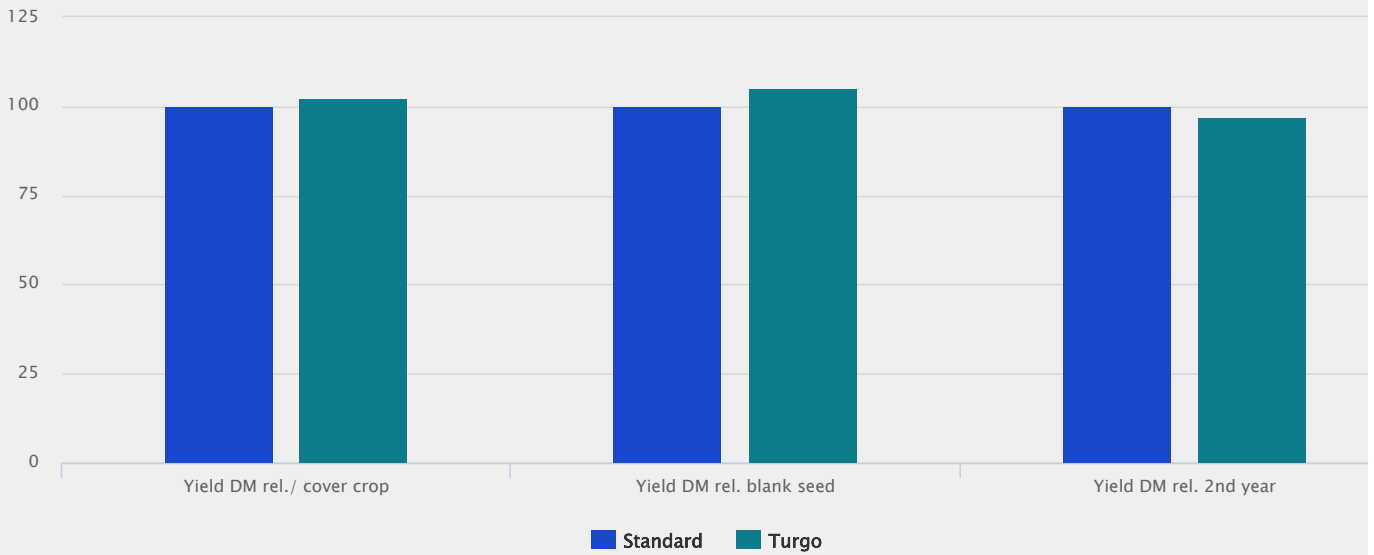

TURGO

Lolium multiflorum

- High yielding tetraploid
- Intermediate heading date
- Fast regrowth after cut
- Good as catch crop

Growth characteristics

TURGO establishes well and is a high yielding tetraploid Italian ryegrass. Especially the 1. cut yield is excellent and TURGO has a very rapid regrowth after cutting.

Due to the fast growth, TURGO also does well for intercropping/catch crop.

Technical Specifications

- Italian ryegrass
- Tetraploid and very productive
- Listed/recommended in EU FI UK
- Lateness: Intermediate

Specification and ratings

Dry matter production

Source: Results from Danish trials

Ratings

Scale 1-9, where 9 = best or most pronounced