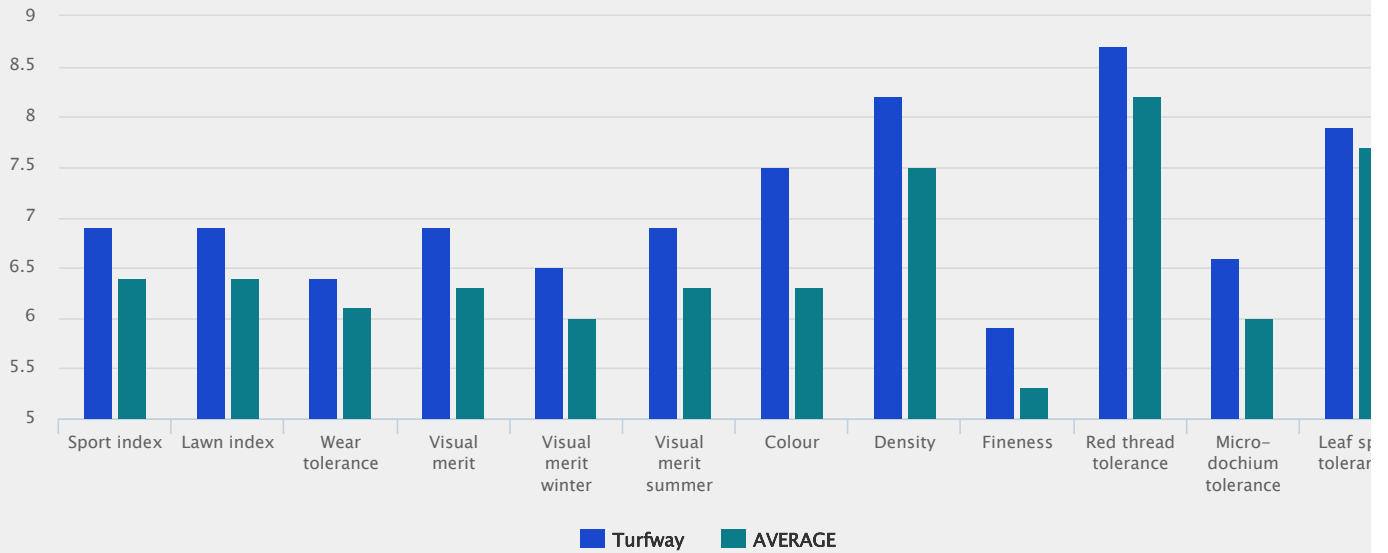

It combines dark green color with superior heat tolerance for excellent summer performance. The dark green color persists into winter and returns early in the spring.

Disease tolerant, including brown patch

And Turfway features remarkable salt tolerance.

Technical Specifications

- Tall fescue
- High density, fine leaves and intense dark colour
- Listed/recommended in EU FR TR UK

Specification and ratings

Performance in France

Source: Geves 2017 (France)

Scale: 1-9, 9 = best/darkest

Ratings

Scale 1-9, where 9 = best or most pronounced