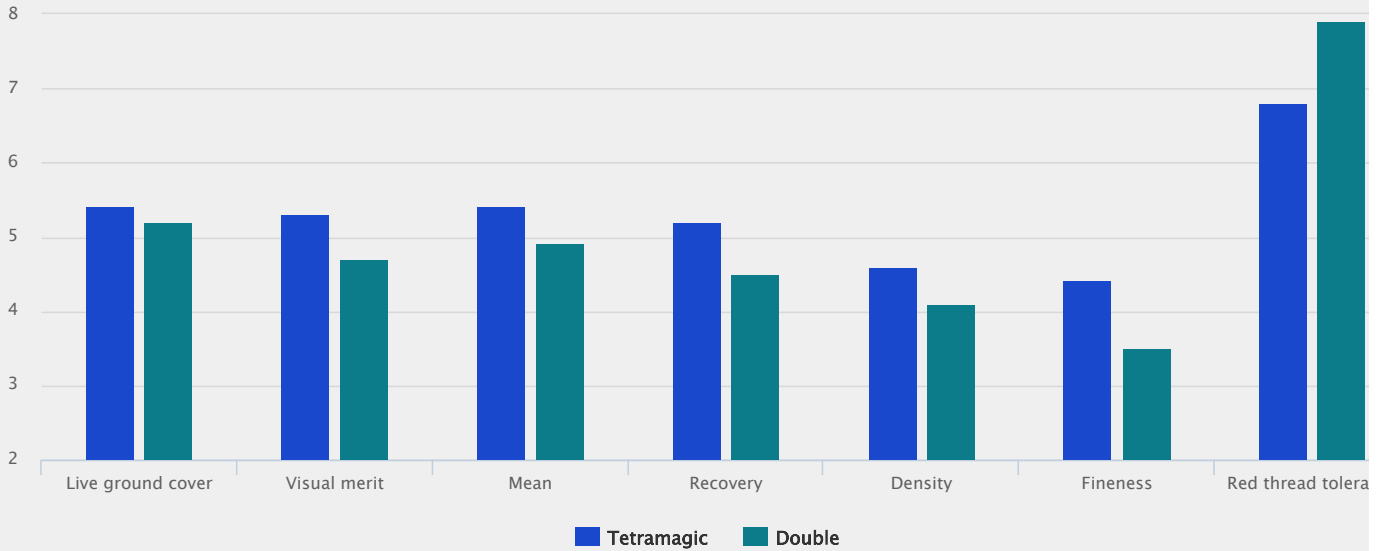

Specification and ratings

Performance of Tetramagic for Sport

Source: STRI Turfgrass Seed 2019

Scale 1-9, 9 = best