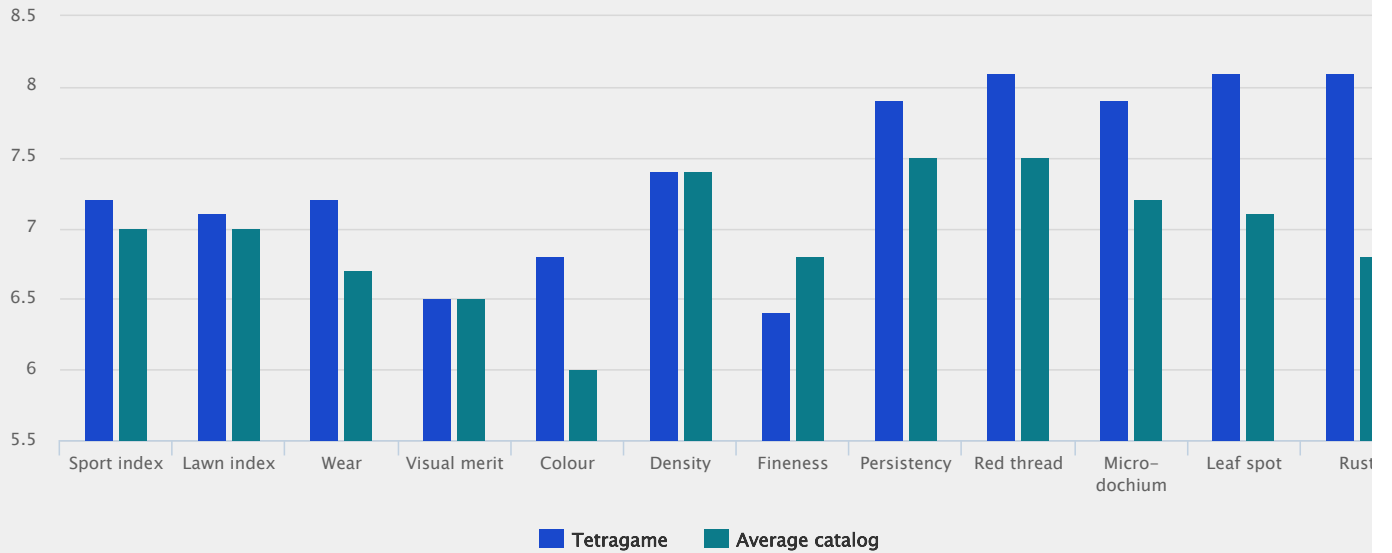

Leaf colour, fineness and density

TETRAGAME has a nice medium-dark green appearance. With density and fineness comparable to the average of diploids, it is an excellent choice in mixtures for sport fields where the resilient plants will contribute to the overall strength of the turf.

Mixtures

TETRAGAME is also a good choice for tall fescue dominated mixtures as it competes less than diploids during the crucial months of establishment.

Technical Specifications

- Perennial ryegrass
- Tetraploid with very good disease tolerance !
- Listed/recommended in EU FR UK

Specification and ratings

Performance in France

Bulletin gazon 2017 (Geves)

Scale: 1-9, 9 = best, darkest

Ratings

Scale 1-9, where 9 = best or most pronounced