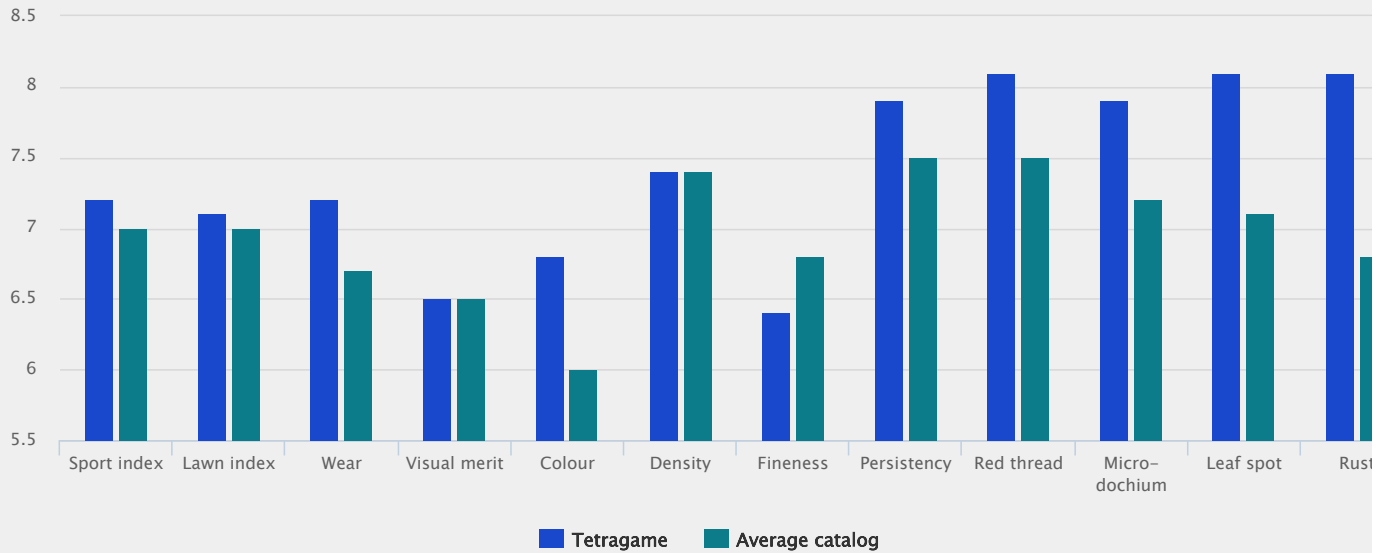

Specification and ratings

Performance in France

Bulletin gazon 2017 (Geves)

Scale: 1-9, 9 = best, darkest