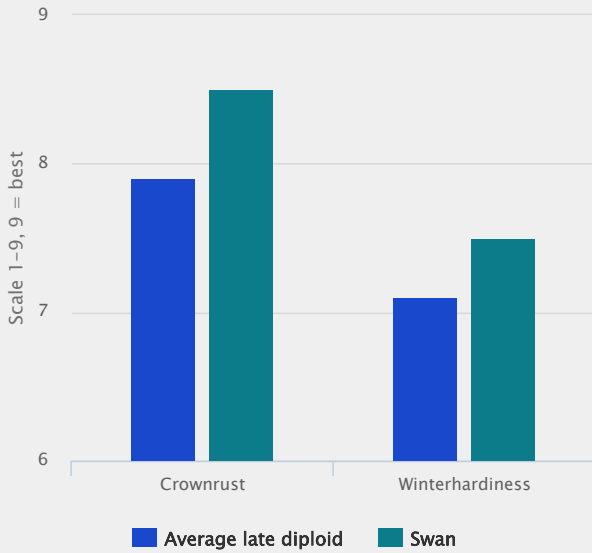

Specification and ratings

Performance in the Netherlands

Source: Dutch Recommend Forage list 2021