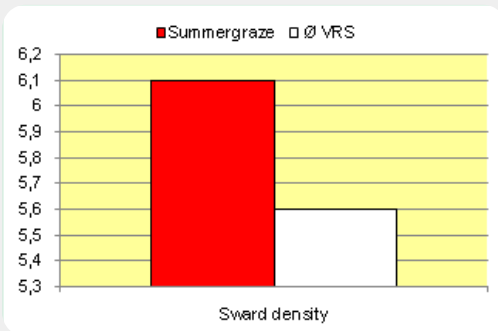

Excellent density