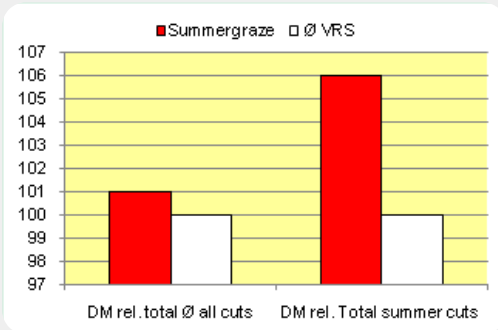

SUMMERGRAZE

Phleum pratense

- High yield = cut type
- Strong winter hardiness
- Disease resistant
- Good sward density

SUMMERGRAZE pictures a summer's day!

It is the perfect completion to Lolium perenne for colder territories. SUMMERGRAZE is convincing by very high yield, especially at first cut and in cold and humid territories.

SUMMERGRAZE represents a high-yield variety with distinctive mass formation and additionally very high-yield even at further cuts.

As expected, SUMMERGRAZE proves good winter hardiness, less weed growth and according to the BSA test good sward density as well as extreme resistance to fusarium and rust.

All in all it is a top Timothy variety!

Technical Specifications

- Timothy
- High yielding timothy
- Listed/recommended in EU AT BE BY DE EST RU UA
- Lateness: Early

Cut type with top yield

Source: BSA (Germany). DM = drymatter yield
 VRS = Check varieties