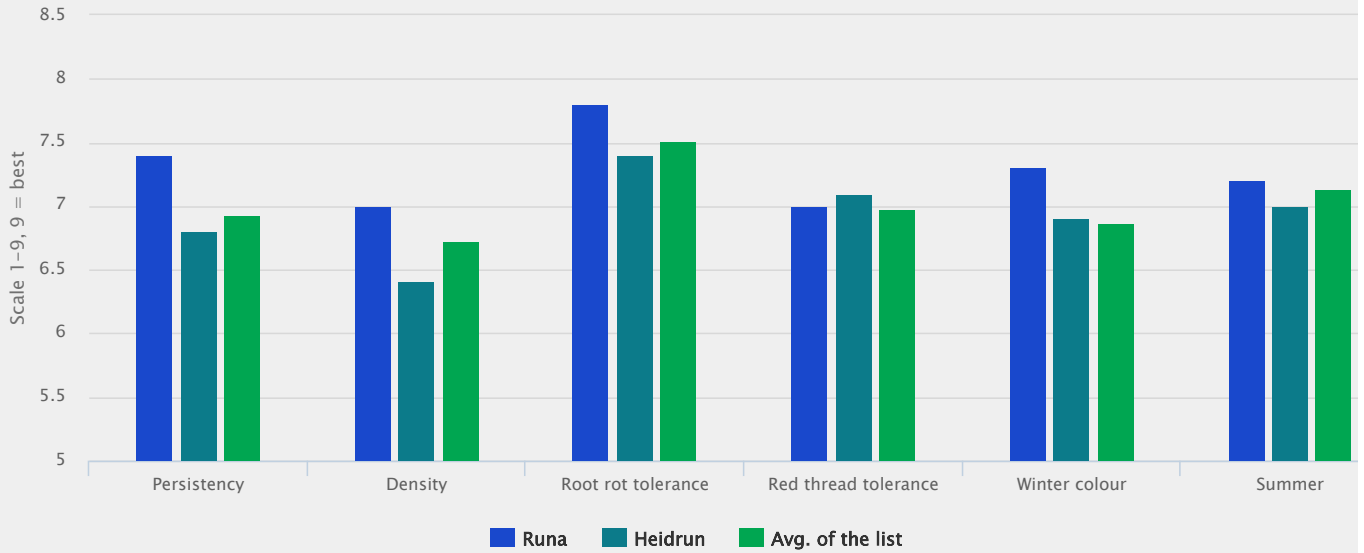

Specification and ratings

Performance in LAWN trials

Grassgrid 2023

Ratings

Scale 1-9, where 9 = best or most pronounced

Salt tolerance