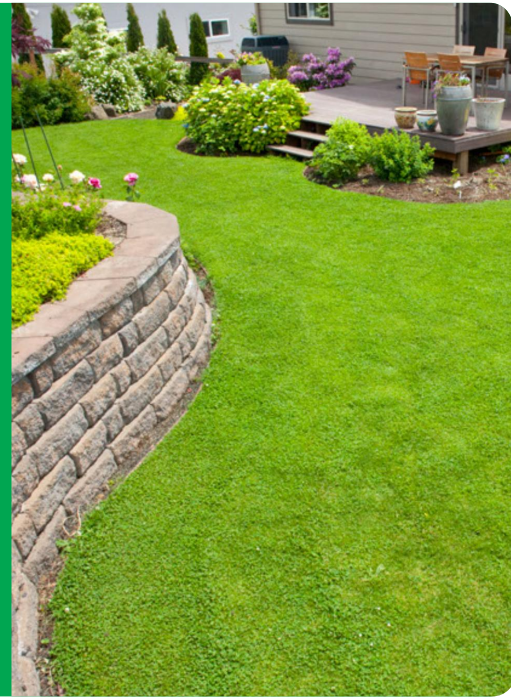

RUNA

Festuca rubra rubra

- Exceptional persistency
- Drought and winter color tolerance
- Vibrant color retention
- Highly rated in visual appearance
- Excellent shoot density and greenness

A turf that stands the test of time with exceptional persistency

Runa surpasses expectations with its remarkable persistence. Once established, this red fescue variety remains in the ground for years, providing a reliable and consistent turf that requires minimal reseeding or renovation. Enjoy the lasting beauty of Runa with a lawn that stands strong over time.

Drought and winter tolerance

Runa excels in challenging weather conditions. It showcases remarkable drought tolerance, conserving water and maintaining its lush green appearance even during dry spells. Additionally, it thrives in harsh winters, retaining its color and vitality throughout the season. With Runa, your lawn remains resilient and vibrant in any weather.

Vibrant Color Retention

All Year Round Runa's standout feature is its ability to retain vibrant color. Despite stress or seasonal transitions, Runa maintains its lush green hue, ensuring a picturesque lawn throughout the year. Enjoy the beauty of a consistently green and vibrant lawn with Runa.