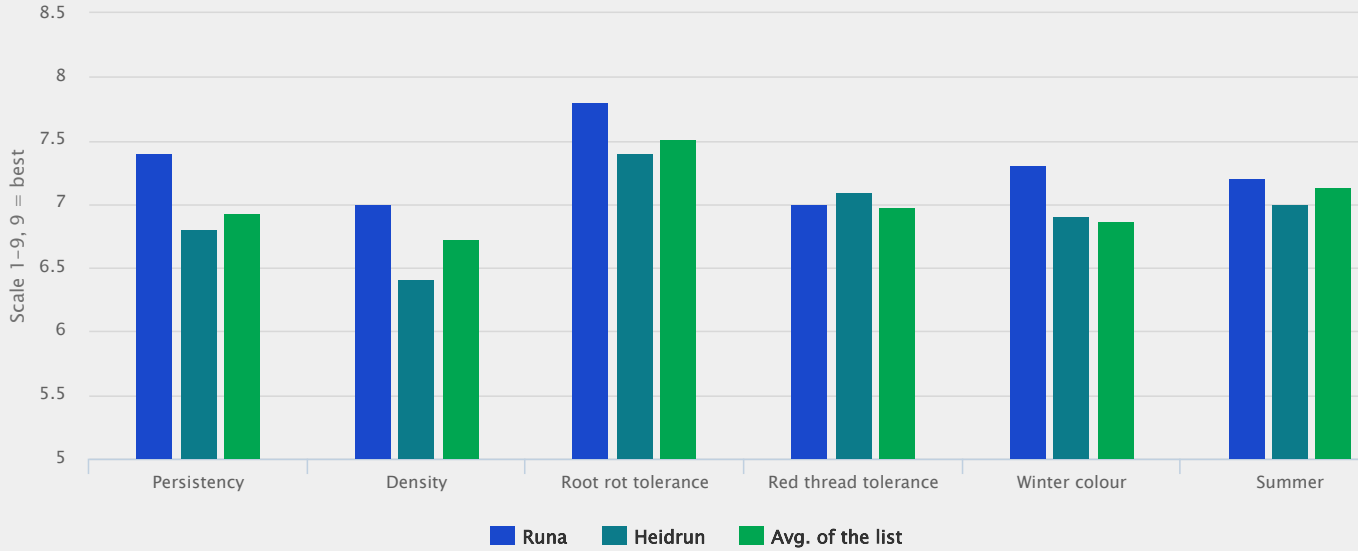

Specification and ratings

Performance in LAWN trials

Grassgrid 2023

Ratings

Scale 1-9, where 9 = best or most pronounced

Salt tolerance