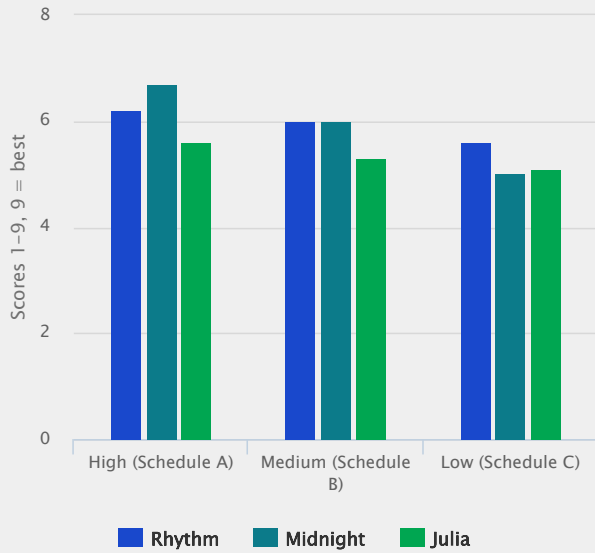

RHYTHM

Poa pratensis

- Very dark green color
- Good heat tolerance
- Performs with low input
- Disease resistant

Quick Facts

RHYTHM is a Compact-Midnight-type Kentucky bluegrass. Rhythm exhibits darker genetic color and improved resistance to leaf spot diseases when compared with competing varieties.

Very fine and dense turf

Rhythm is confirming very high density and a fine leaf texture.

Developed for heat tolerance

RHYTHM was developed for heat tolerance. It is an excellent choice for areas in the southern edge of the Kentucky bluegrass growing region. It is wear tolerant and repairs itself with rhizomes.

Technical Specifications

- Kentucky bluegrass
- Very dark dense and fine
- Listed/recommended in EU DK TR

Specification and ratings

NTEP

Source: NTEP Results

Colour, fineness and density

Source: NTEP results