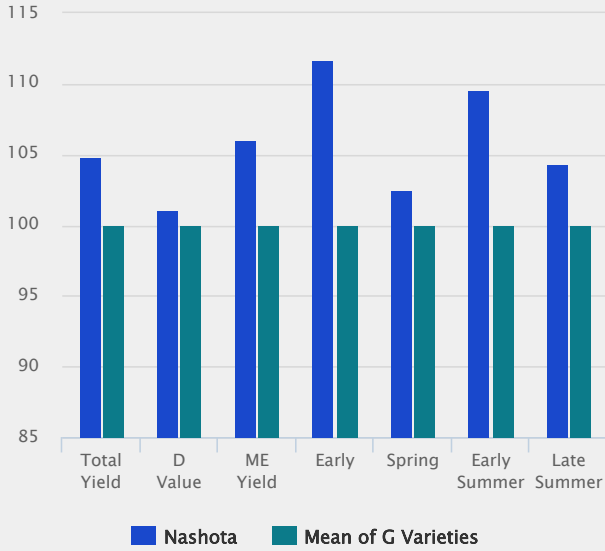

NASHOTA

Lolium perenne

- Yield
- High Energy
- Crown Rust Resistance
- Persistence

Lateness: Late

NASHOTA for Grazing

Excellent total annual yield under simulated grazing, with excellent growth for early grazing as well as in spring and early summer.

NASHOTA for Conservation

Excellent total annual yields under conservation management, with excellent first and fourth cut yields, and good second and third cut yields.

Agronomic characteristics

Excellent ground cover under grazing management, with good ground cover under conservation management.

Excellent resistance to crown rust.

Technical Specifications

- Perennial ryegrass
- The superb allrounder
- Listed/recommended in EU
DE DK IE UK
- Lateness: Late

Specification and ratings

Grazing Performance

Recommended Grass and Clover Lists for England and Wales 2018/19

Cutting Performance

Recommended Grass and Clover Lists for England and Wales 2018/19