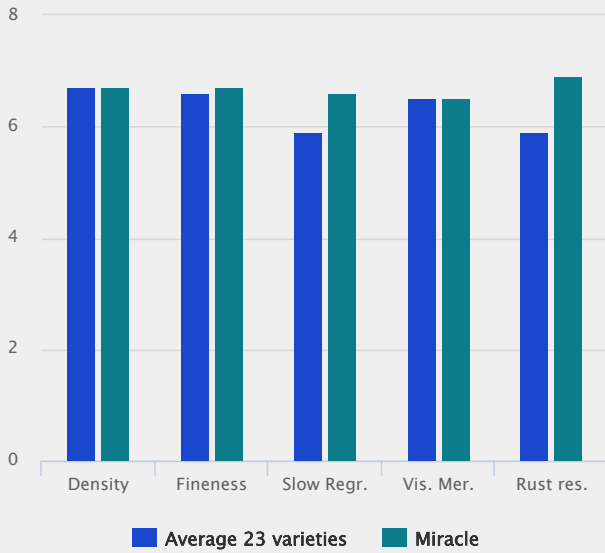

Specification and ratings

Performance for Lawn Use

Source: STRI Table L2 2008 (Lawn Use)