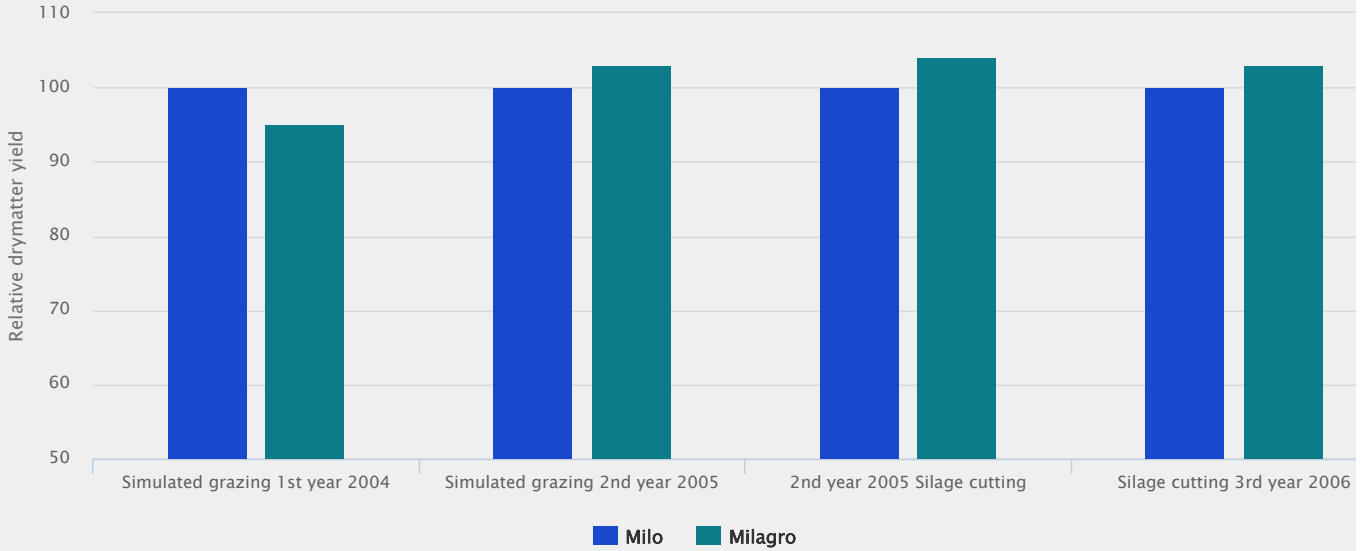

Specification and ratings

High yield under various managements

Source: Trials in Denmark 2004-2006. Agricultural Advisory Service