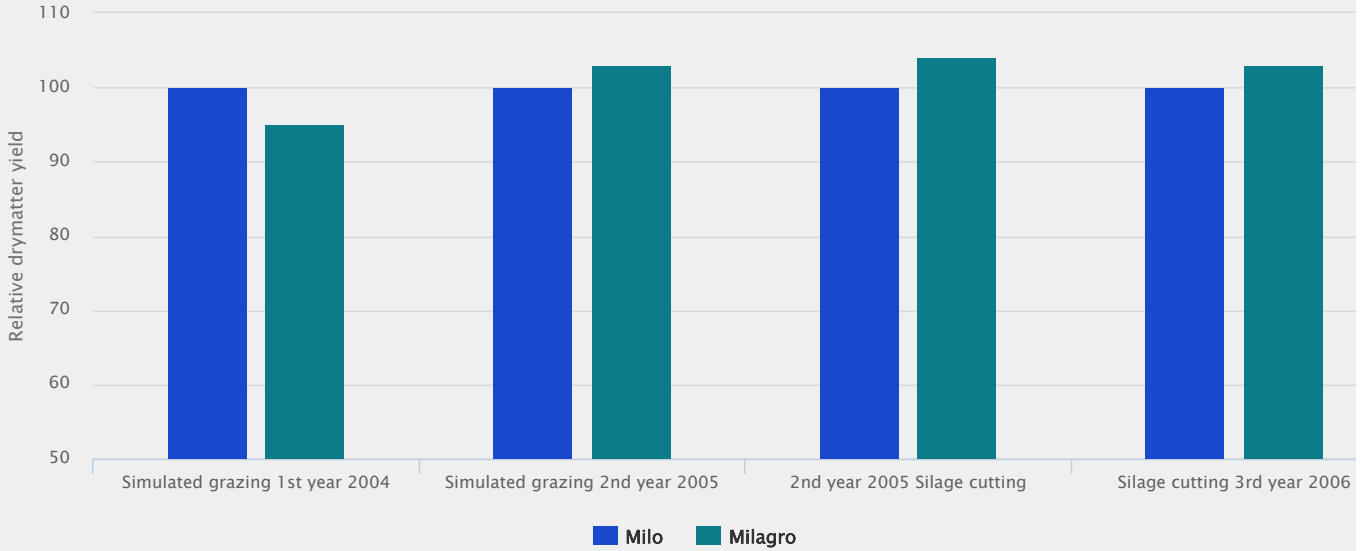

Fine forage quality

Milagro has a good and early spring growth, a good tolerance to Sclerotinia and a low content of cyanide (HCN) - a benefit for the forage quality.

Yield is at top

Milagro has proven the ability to produce high amounts of forage under cutting for simulated grazing as well as for silage.

Use

Milagro has high persistency and is recommended for mixtures used for cutting or combined management.

Technical Specifications

- White clover
- Yield and persistency
- Listed/recommended in EU
DK FR UK
- Leafsize: Large

Specification and ratings

High yield under various managements

Source: Trials in Denmark 2004-2006. Agricultural Advisory Service

Ratings

Scale 1-9, where 9 = best or most pronounced