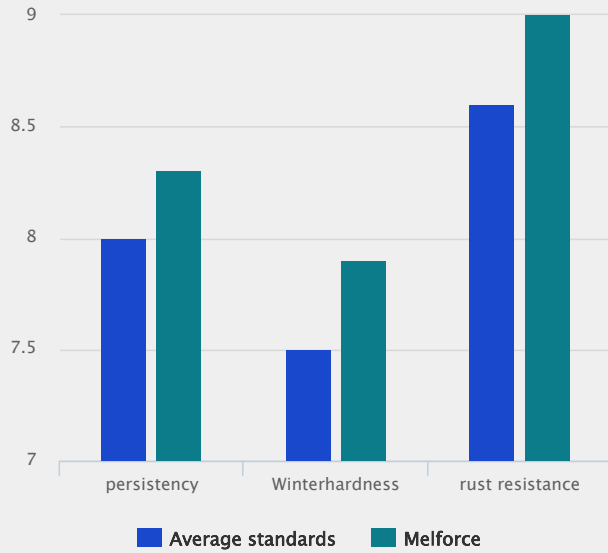

MELFORCE

Lolium perenne

- Top yielding throughout the season
- Very large spring window
- Extremely high rust resistance
- Very high yielding for cutting and grazing

Excellent yield through the year

With the highest yield the entire season and an extremely high rust resistance MELFORCE is the absolute top variety on the recommended list in The Netherlands. Aftermath heading is very reduced, qualifying MELFORCE for grazing purposes.

Excellent disease resistance

MELFORCE proved significantly better rust resistance than the previous top varieties.

Outstanding persistency

For a tetraploid is MELFORCE an excellent variety for grazing with the highest ranking for persistency. The dense sward makes sure you get the top yield for both cutting and grazing.

Technical Specifications

- Perennial ryegrass
- Healthy grass with excellent yield
- Listed/recommended in EU
BE DK NL

Specification and ratings

Performance in the Netherlands

Recommended List of Varieties 2019 (NL)