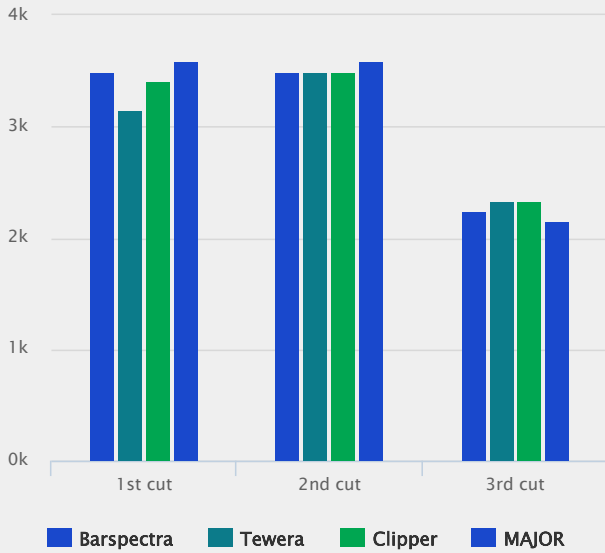

Specification and ratings

Yield from 6 locations / 2 years kg/ha

Source: Official trials in Norway