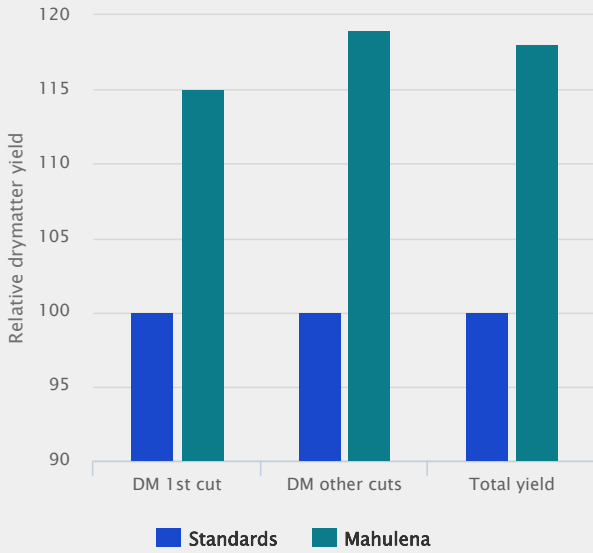

MAHULENA

Festulolium

- Tall fescue type with early heading
- Very high yield capacity
- Very persistent
- Robust

Mahulena

Mahulena is a festulolium dressed like a tall fescue. A top-yielding variety combined with excellent persistency, but better feeding quality.

Genome

As part of the genome is originating from Lolium, it has improved forage quality compared to pure tall fescue.

Stems in regrowth / aftermath heading

The almost total absence of stems in regrowth, is another parameter favorable for forage/feeding quality (see chart).

Robust

Mahulena is more robust than most other varieties used on grassland.

Withstands drought and water logging

Whether it is water logged soils in the winter or strong summer drought, Mahulena withstands both!

Technical Specifications

- Festulolium
- Robust, high yielding and persistent
- Listed/recommended in EU AT DE PL RU
- Lateness: Early

Specification and ratings

Top yields

Source: BSA (Germany)

Density & weed competition