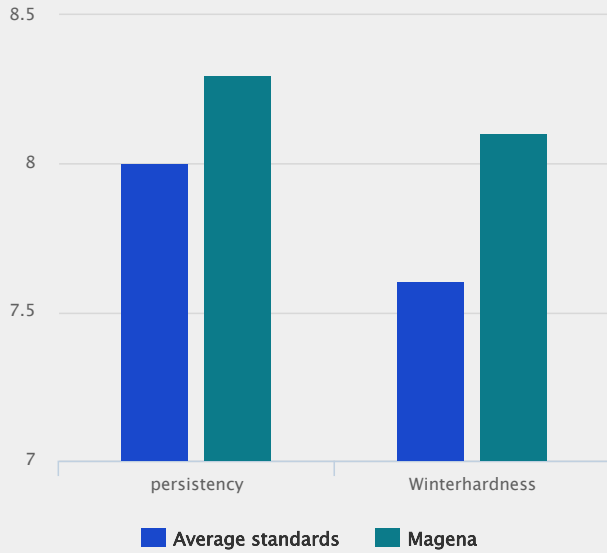

MAGENA

Lolium perenne

- Exceptional high persistency
- Very high second cut
- Good rust resistance

Extreme good Persistence

MAGENA ranks #1 for persistence in Holland.

Rust resistant and high yields

MAGENA ranks at the very top for rust resistance on the Dutch recommended list. The variety is late in the intermediate group, what results in a extremely high yield in the second cut. The combination of high disease resistance and high yield makes it a strong variety in the Netherlands.

Winter-hardiness

MAGENA is one of the best winter-hardy variety, with the highest score on the Dutch variety list.

Technical Specifications

- Perennial ryegrass
- Late intermediate, Tetraploid
- Listed/recommended in EU
BE NL
- Lateness: Intermediate

Specification and ratings

Performance in the Netherlands

Recommended List of Varieties 2019 (NL)

Yield in the Netherlands

Recommended List of Varieties 2019 (NL)