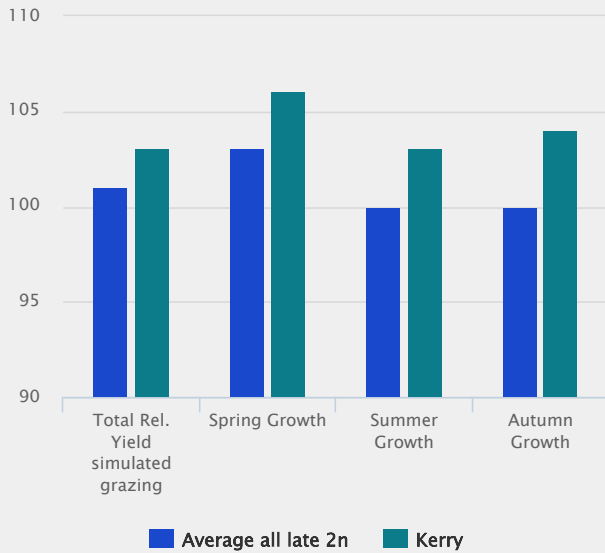

Specification and ratings

Simulated grazing

Irish Recommended List of Grass Varieties 2016

Relative yield