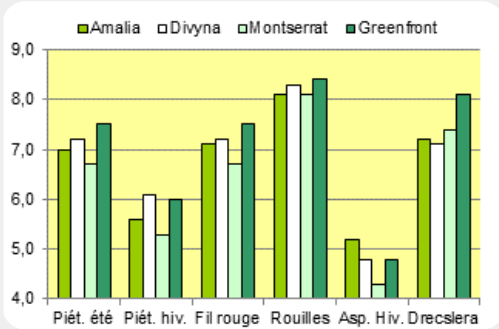

## Nice dark colour

With a score for colour of 7 in the French catalogue, Greenfront merits the qualification "very dark".

### Characteristics

Source: Geves 2019 (France)

Y-axis: Scale 1-9, 9 = best/darker

### Utilisation

Source : Bulletin Gazon Geves 2011

La barre a été placée très haut...

Source : Bulletin Gazon Geves 2011

### Ratings

Scale 1-9, where 9 = best or most pronounced