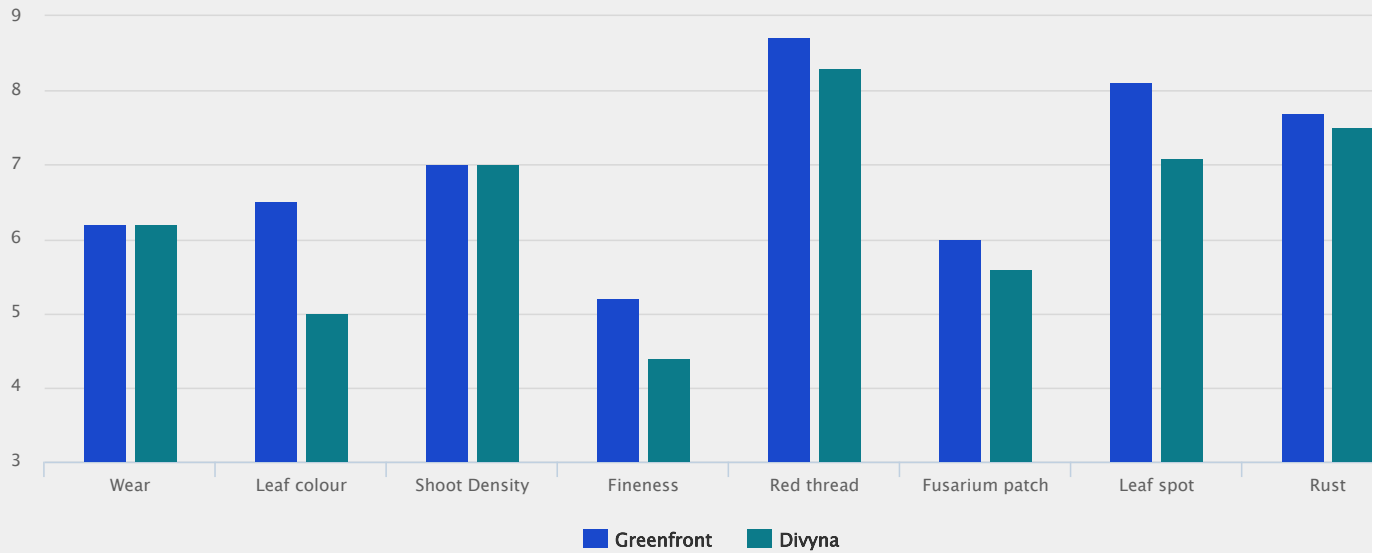

### Characteristics

Source: Geves 2019 (France)

Y-axis: Scale 1-9, 9 = best/darker