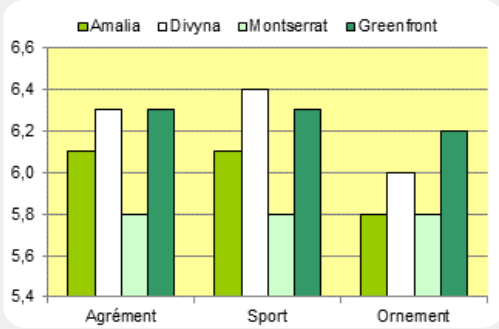

Utilisation

Source : Bulletin Gazon Geves 2011