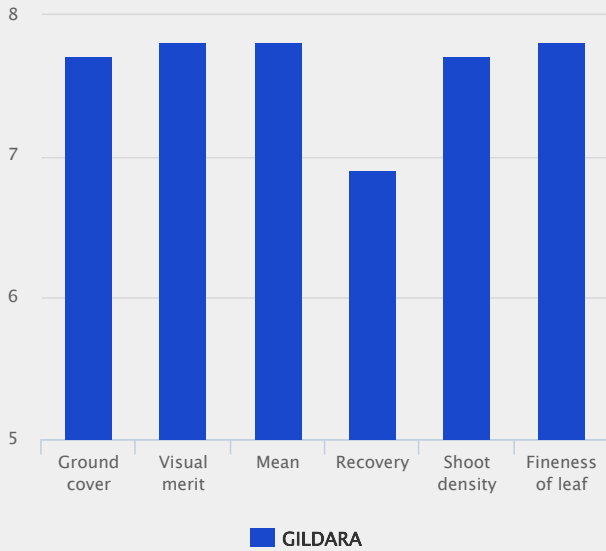

Specification and ratings

Winter Sport

STRI Turfgrass Seed 2020