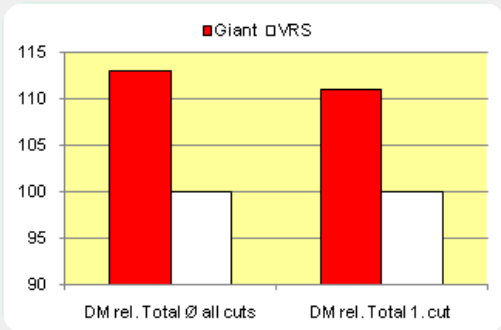

GIANT

Lolium perenne

- Very productive
- High yield
- High first cut
- High resistance to diseases

Gigantic yield!

This high yielding variety of our early heading perennial ryegrass program has been listed in Germany by the BSA because of the total yield result with grade 8 out of 9 possible. GIANT fits into all cut oriented mixtures since the first cut and all further cuts are large..

All in all GIANT is a first-class variety for high yield mixtures for quality forage

Technical Specifications

- Perennial ryegrass
- This yield will be gigantic!
- Listed/recommended in EU
BE DE IE
- Lateness: Early

Specification and ratings

The variety with the highest yield in the early segment

BSA, Official Trials, Germany

Very good disease resistance

Source: BSA, Official Trials, Germany

The variety with the highest yield in the early segment

Source: BSA, Official Trials, Germany VRS= check varieties, DM = dry matter yield

Very good disease resistance

Source: BSA, Official Trials, Germany Rost=rust, Mehltau = Mildew

Ratings

Scale 1-9, where 9 = best or most pronounced