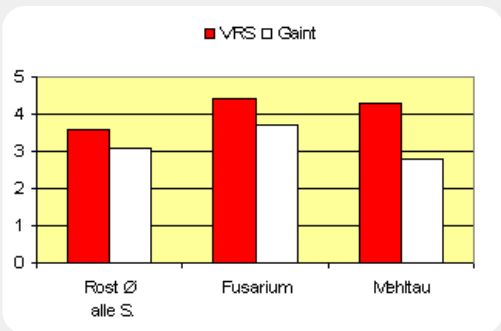

Specification and ratings

The variety with the highest yield in the early segment

BSA, Official Trials, Germany

Very good disease resistance

Source: BSA, Official Trials, Germany

The variety with the highest yield in the early segment

Source: BSA, Official Trials, Germany VRS= check varieties, DM = dry matter yield

Very good disease resistance

Source: BSA, Official Trials, Germany Rost=rust, Mehltau = Mildew

Ratings

Scale 1-9, where 9 = best or most pronounced