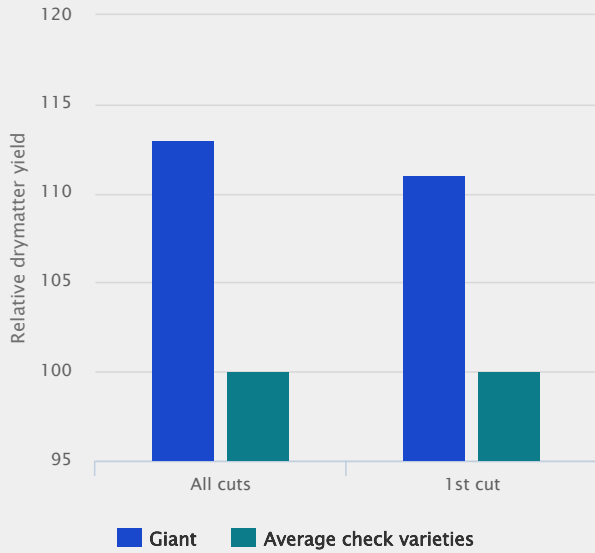

GIANT

Lolium perenne

- Very productive
- High yield
- High first cut
- High resistance to diseases

Gigantic yield!

This high yielding variety of our early heading perennial ryegrass program has been listed in Germany by the BSA because of the total yield result with grade 8 out of 9 possible. GIANT fits into all cut oriented mixtures since the first cut and all further cuts are large..

All in all GIANT is a first-class variety for high yield mixtures for quality forage

Technical Specifications

- Perennial ryegrass
- This yield will be gigantic!
- Listed/recommended in EU
BE DE IE
- Lateness: Early

Specification and ratings

The variety with the highest yield in the early segment

BSA, Official Trials, Germany

Very good disease resistance

Source: BSA, Official Trials, Germany

The variety with the highest yield in the early segment