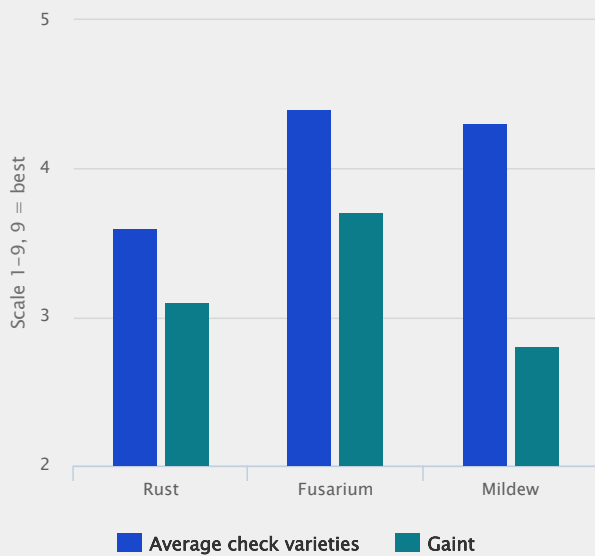

Specification and ratings

The variety with the highest yield in the early segment

BSA, Official Trials, Germany

Very good disease resistance

Source: BSA, Official Trials, Germany

The variety with the highest yield in the early segment

Source: BSA, Official Trials, Germany VRS= check varieties, DM = dry matter yield

Very good disease resistance

Source: BSA, Official Trials, Germany Rost=rust, Mehltau = Mildew

Ratings

Scale 1-9, where 9 = best or most pronounced