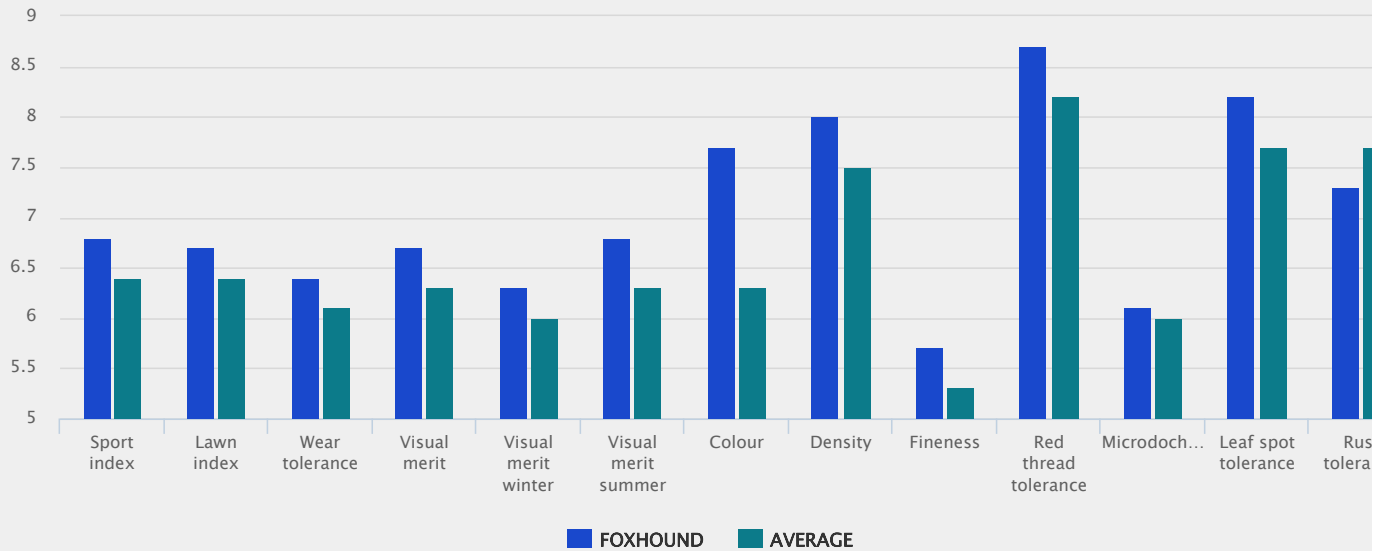

Always looks nice and vigorous

Outstanding is the infection resistance of Foxhound against all kinds of diseases like brown patch and Pythium or red thread. With high scores in several trials Foxhound staid healthy and took advantage of the nice summer and winter appearance.

Technical Specifications

- Tall fescue
- A healthy sports type
- Listed/recommended in EU FR TR UK

Specification and ratings

Performance in France

Source: Geves 2017 (France)

Scale: 1-9, 9 = best/darkest

Top athlete

Turfgrasslist of the French catalogue

	Sport index	Lawns index	Wear tolerance
Average of criteria	6,4	6,4	6,1
Foxhound	6,8	6,7	6,4

High disease tolerance

Turfgrasslist of the French catalogue

	Color of leaves	Shoot density	Fineness of leaves	Red thread tolerance
Average of criteria	6,3	7,5	5,3	8,2
Foxhound	7,7	8	5,7	8,7

Ratings

Scale 1-9, where 9 = best or most pronounced