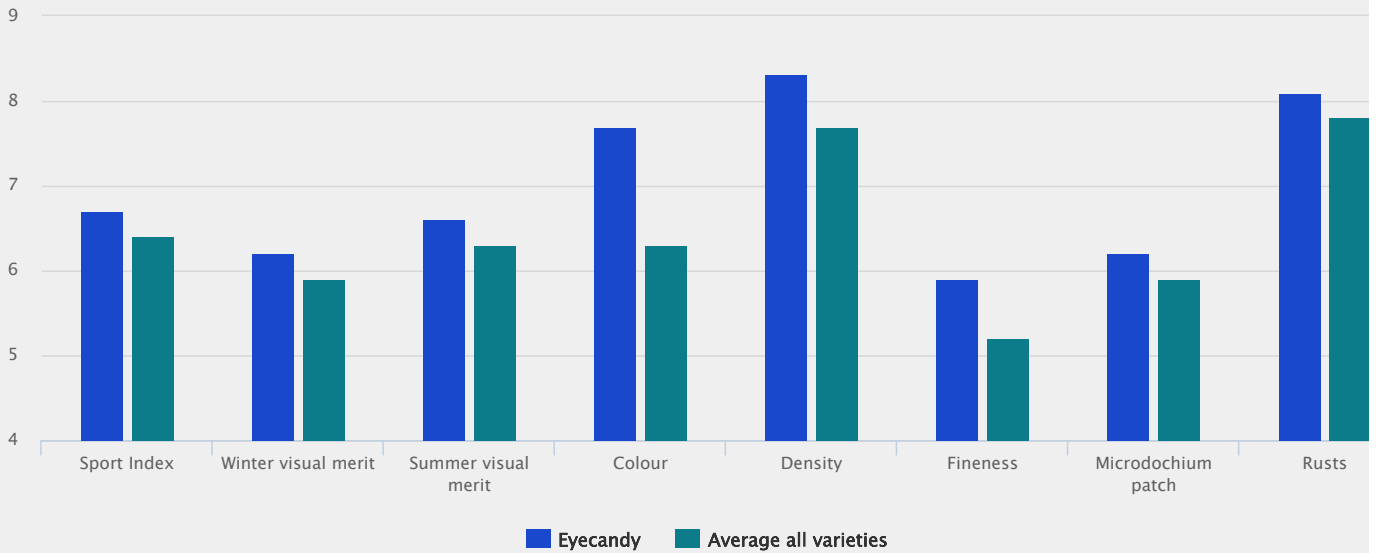

Specification and ratings

Characteristics

Source: GEVES 2014 (France)

Y-axis: Scale 1-9, 9 = best/darker