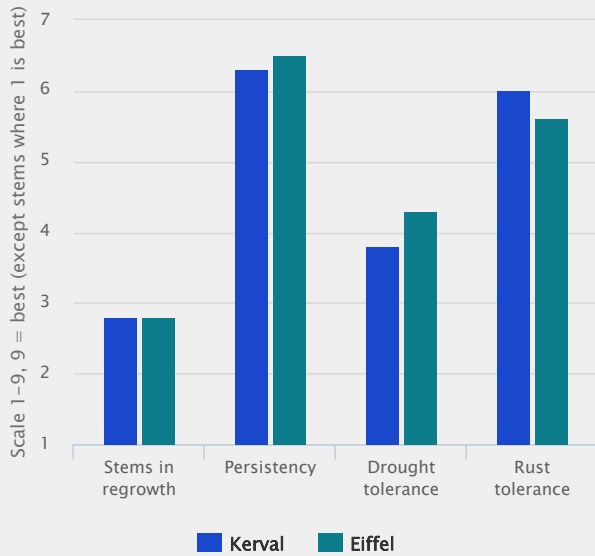

Specification and ratings

Characteristics

Source: Official Trials France