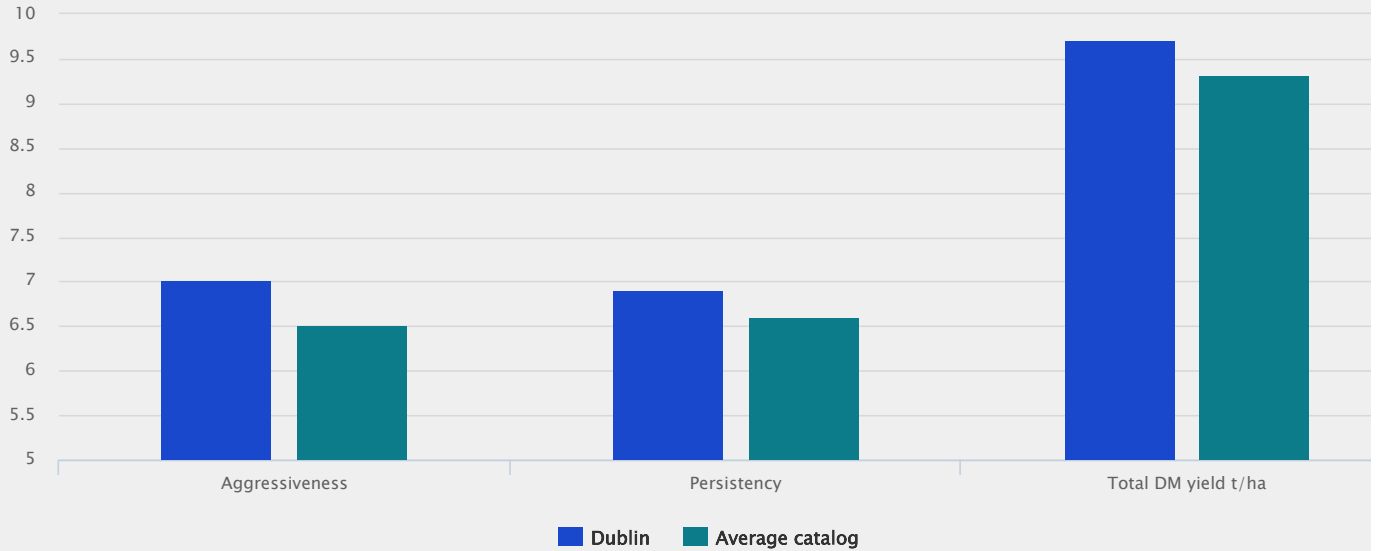

DUBLIN

Trifolium repens

- Intermediate type (medium size leaves)
- Very productive
- Rather aggressive growth
- Good persistency

Very productive

DUBLIN is an intermediate type adapted for both hard and light defoliation. The total dry matter yield is one of the best on the French variety list.

Aggressive growth

The aggressiveness allows the clover to defend itself in areas where the ryegrasses tend to dominate.

Persistent

DUBLIN is one of the most persistent varieties on the French list.

Technical Specifications

- White clover
- Medium leaf-size, very productive and rather aggressive variety
- Listed/recommended in EU FR IE UK

Specification and ratings

Results from off. French trials

Source: *herbe-book.org 2016 (France)*

Scale: 1-9, 9 = best/aggressive for scores

Ratings

Scale 1-9, where 9 = best or most pronounced