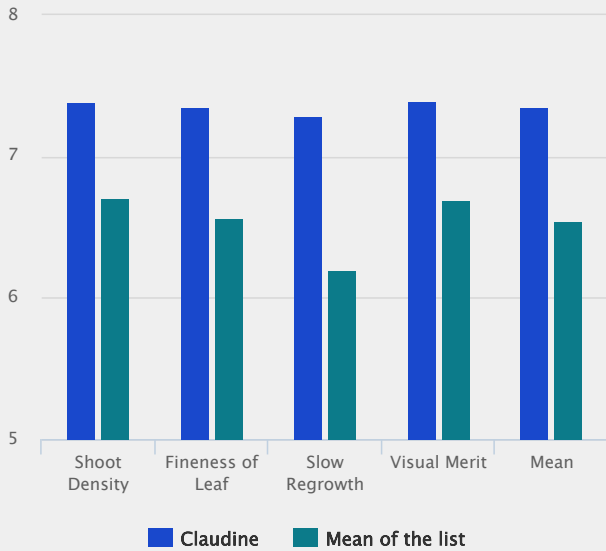

Specification and ratings

Lawns, Landscaping, Summer Sport and Turf

STRI Turfgrass Seed 2017