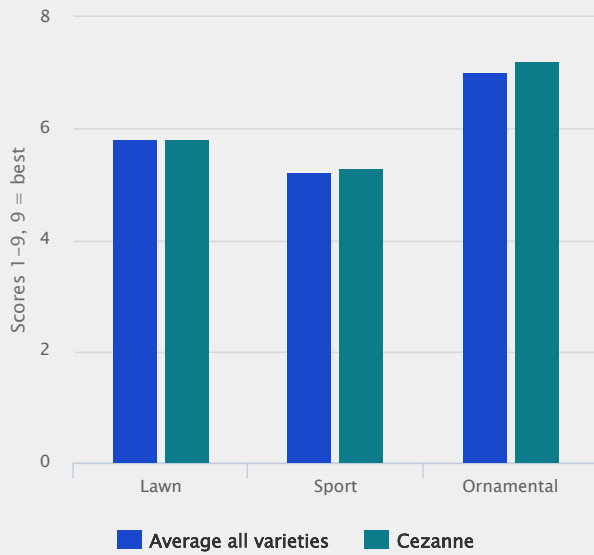

Specification and ratings

Main uses

Source: GEVES – Bulletin des variétés Gazon 2008