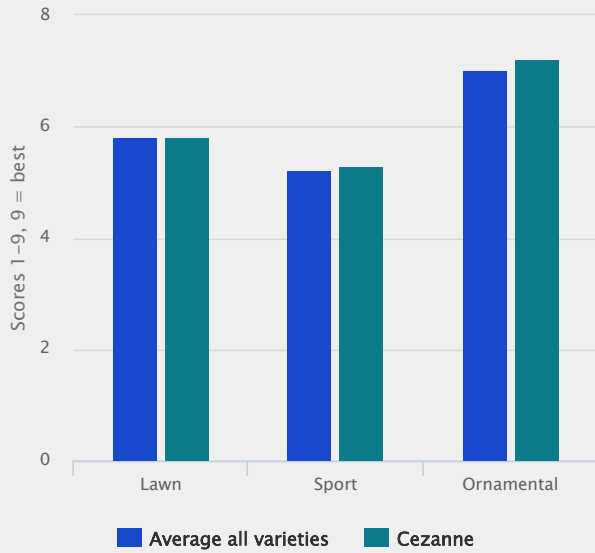

Specification and ratings

Main uses

Source: GEVES – Bulletin des variétés Gazon 2008