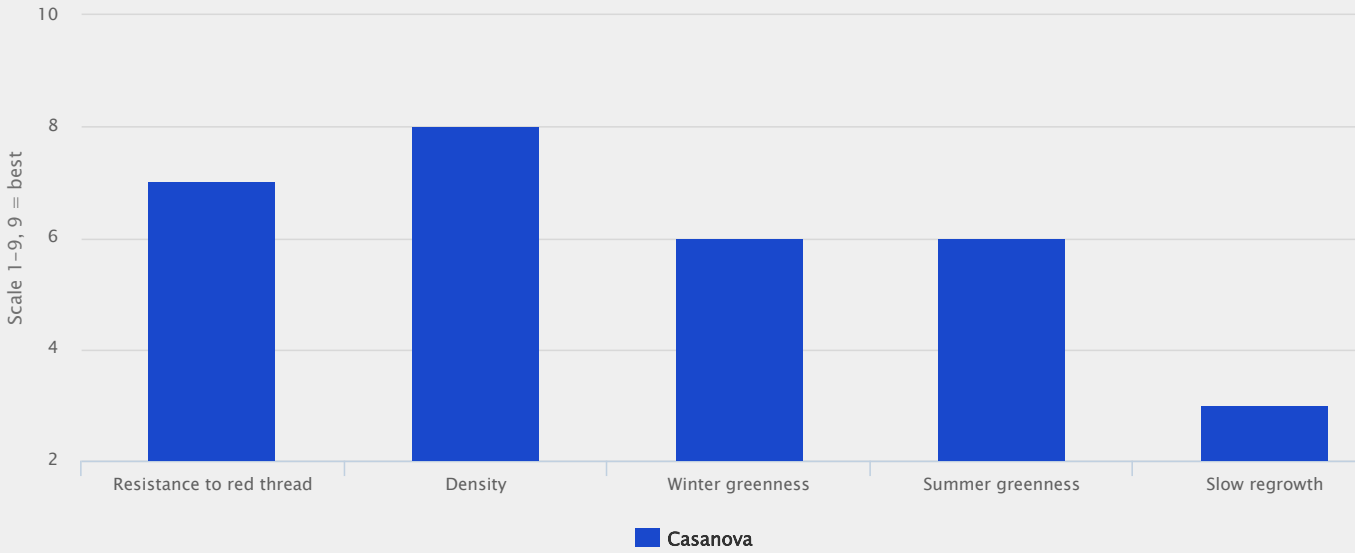

Specification and ratings

Turf quality

Source: BSA