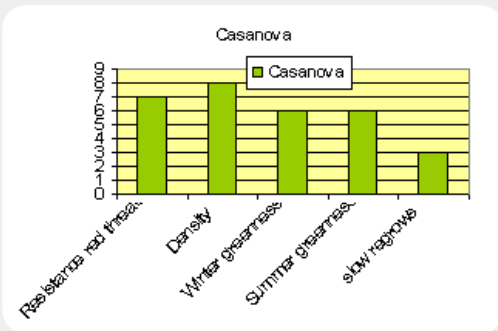

CASANOVA

Festuca commutata

- Very dense
- Slow regrowth
- Good disease resistance
- Nice appearance during winter

Casanova

It is a lawn type variety with very good quality especially for all-purpose lawns.

Dense turf

Casanova creates a very dense turf with a nice and stable middle green appearance all over the year. There is not much difference between the winter and the summer appearance of Casanova. It has quite a good disease resistance against the major lawn diseases.

Low growth

Interesting is, that Casanova shows very limited secondary growth after cutting means it helps to lower the cutting frequency.

Technical Specifications

- Chewings fescue
- A Gentleman to the lawn
- Listed/recommended in EU
BY CZ DE FI NL RU SK TR UK

Specification and ratings

Turf quality

Source: BSA

Quality of Casanova

Source: BSA

Ratings

Scale 1-9, where 9 = best or most pronounced