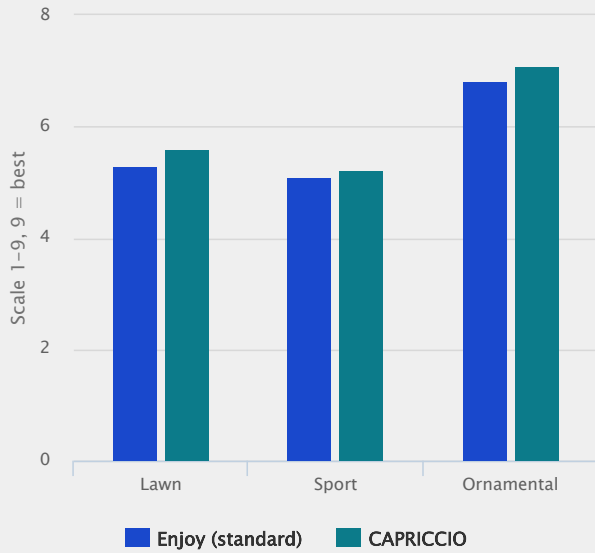

Dense, fine and valuable mixture component

CAPRICCIO is very winter hardy and will add extra persistency to mixtures intended for cold areas and largely contribute with improved density and fineness. With scores 8-8*-7 on the German RSM list the high quality is further underlined.

Wear tolerance far above average

Generally Red Fescues don't exhibit high wear tolerance, but CAPRICCIO shows a markedly higher tolerance than the majority of chewing's fescues, extending the possible uses and allowing for better persistency.

Technical Specifications

- Chewings fescue
- Fast establishing - Fresh green but low and slow growing
- Listed/recommended in EU
BA BY DE DK FI FR RU TR UK

Specification and ratings

Index of use

Source: Results from official trials (France - CTPS)

Index of use. 1-9, 9=best

Source: Results from official trials (France - CTPS).

Ratings

Scale 1-9, where 9 = best or most pronounced