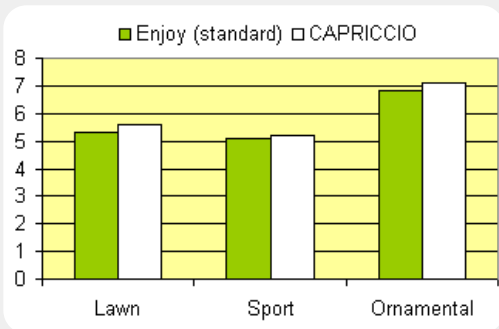

Technical Specifications

- Chewings fescue
- Fast establishing - Fresh green but low and slow growing
- Listed/recommended in EU
BA BY DE DK FI FR RU TR UK

Specification and ratings

Index of use

Source: Results from official trials (France - CTPS)

Index of use. 1-9, 9=best

Source: Results from official trials (France - CTPS).

Ratings

Scale 1-9, where 9 = best or most pronounced