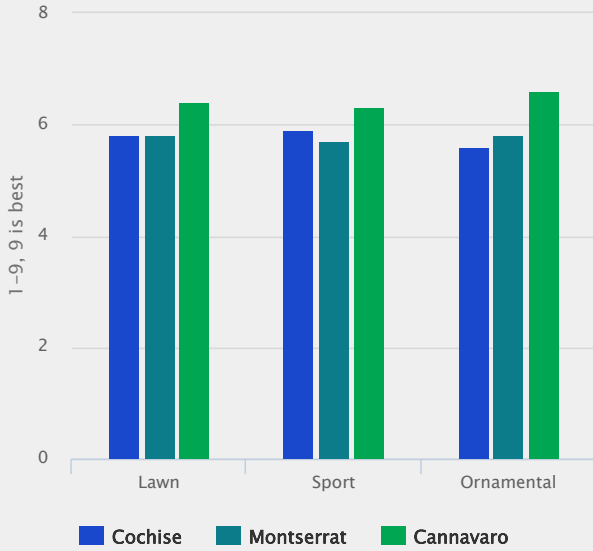

CANNAVARO

Festuca arundinacea

- Super wear tolerance in the summertime
- Improved winter appearance
- Top quality for sports, lawn and ornamental use
- Deep dark fresh green colour

New generation

CANNAVARO proves that it is still possible to significantly improve the Tall fescue species. Outperforming the reference variety Montserrat; we are simply talking about a new generation!

Fineness and density

In particular for density and fineness, the superiority of CANNAVARO compared to the previous generation is evident; without losing anything for the remaining characteristics.

Mixtures

The default mixing partner would be smooth-stalked meadow-grass. Mixtures also containing perennial ryegrass: Maintain the ryegrass share at a low level. Prefer tetraploid turf perennials when possible.

Technical Specifications

- Tall fescue
- Very dense and fine - deep dark green colour
- Listed/recommended in BY RU

Specification and ratings

Performance index for uses

Source: GEVES (France) Bulletin Gazon 2009