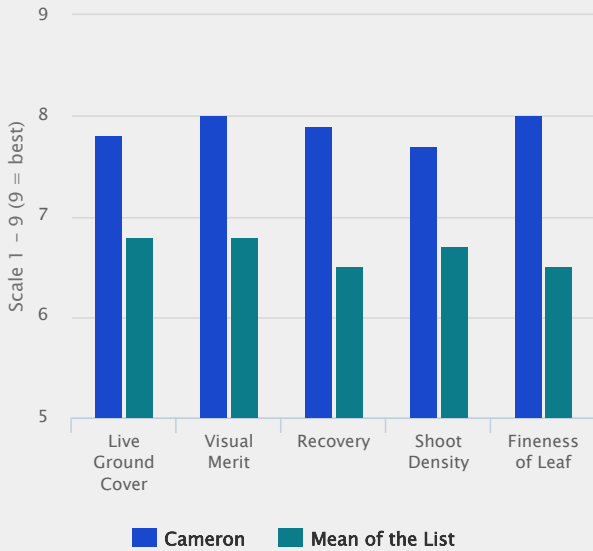

CAMERON

Lolium perenne

Dense

Fine leaved

Wear tolerant

Excellent overall appearance

CAMERON the excellent allrounder

CAMERON will be close to the top of both the STRI Turfgrass Seed 2018

CAMERON for Sport

Excellent wear tolerance, quick recovery, excellent density and fine leaves are the features which combined make CAMERON ideal for use on winter sports fields.

CAMERON for Lawns

CAMERON scores well for all the characters important for a quality lawn, especially shoot density and fine leaves

Technical Specifications

- Perennial ryegrass
- Top rated for both sports and lawns
- Listed/recommended in EU NL RU UK

Specification and ratings

Sports Uses (Mown at 25mm)

STRI - Turfgrass Seed 2018

Lawns, Landscaping, Summer Sports and Turf (Mown at 10-15mm)