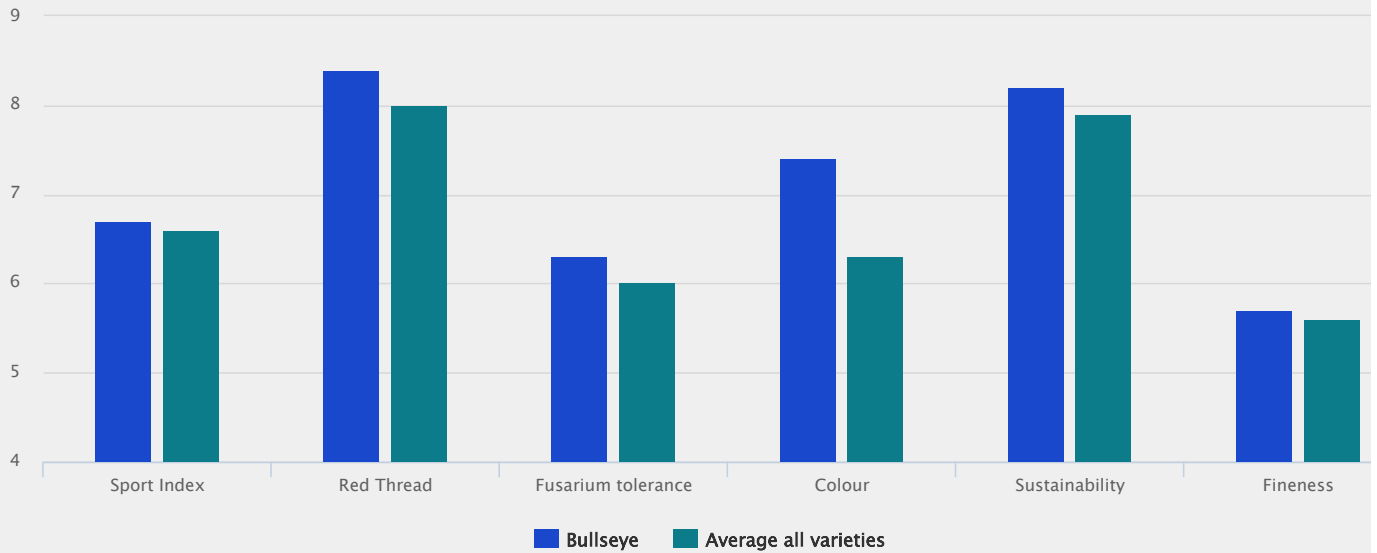

Technical Specifications

- Tall fescue
- Strong dark green sport and turf variety
- Listed/recommended in EU
BY FR RU TR

Specification and ratings

Characteristics

Source: GEVES 2020 (France)

Y-axis: Scale 1-9, 9 = best/darker

Ratings

Scale 1-9, where 9 = best or most pronounced