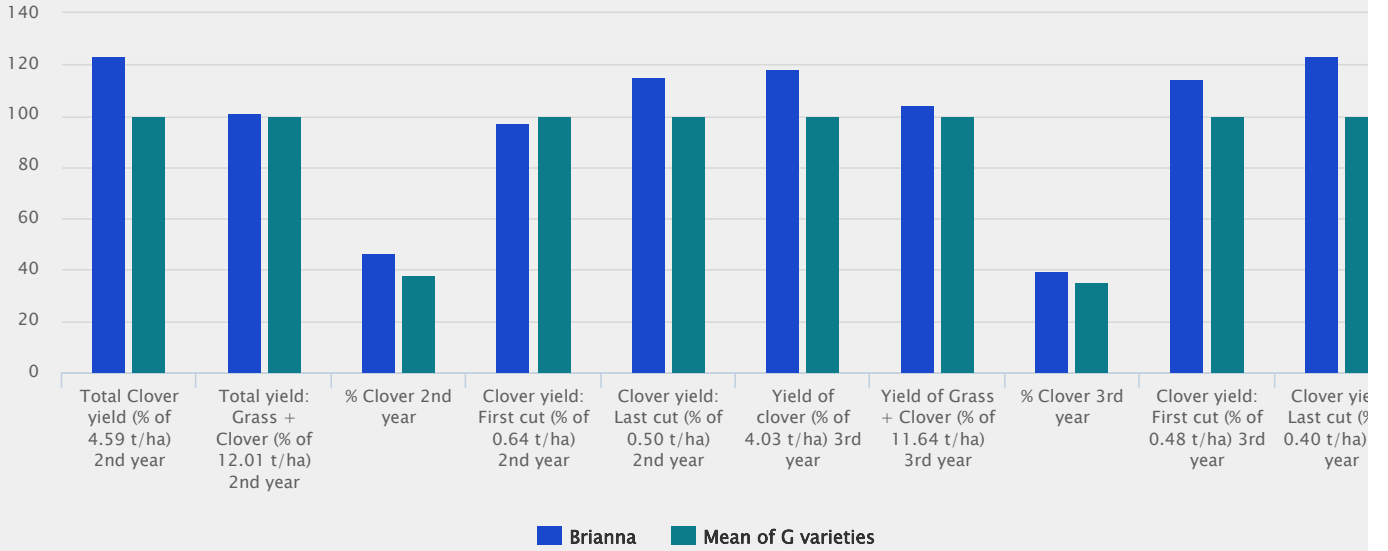

Very large leaves

BRIANNA is the largest leaved white clover on the recommended list.

High yields

When sown with grass, Brianna offers high yields of green matter and protein to complement the sward.

Cutting and grazing

Especially suited to cutting and cattle grazing with good tolerance of hard (sheep) grazing for its leaf size.

Persistent

BRIANNA has the potential to replace Red Clover in long term cutting mixtures.

Technical Specifications

- White clover
- The largest leaved white clover
- Listed/recommended in EU
DK FR NL RU UK

Specification and ratings

Relative yields and % clover in 2nd and 3rd year

BSPB RECOMMENDED LIST OF WHITE CLOVER FOR ENGLAND AND WALES 2017/18