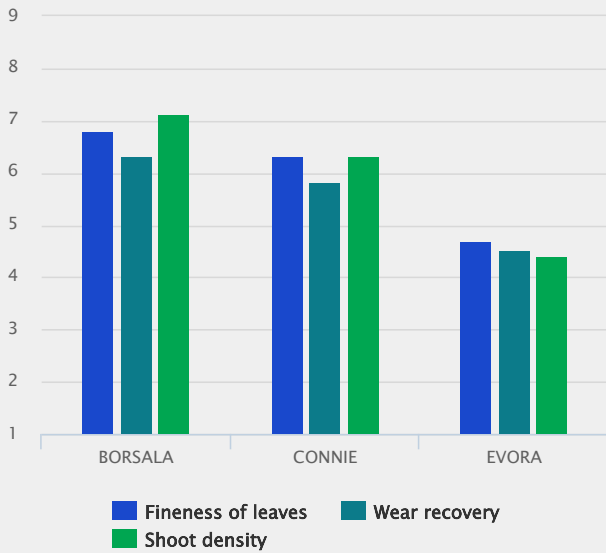

Smooth stalk meadow grass BORSALA brings natural wear and traffic tolerance to the ornamental lawn.

BORSALA is tested for its wear tolerance and lawn quality across Europe. It is found to be a very versatile variety that fits many regions for many recreative, lawn and landscape solutions.

Ratings

Scale 1-9, where 9 = best or most pronounced