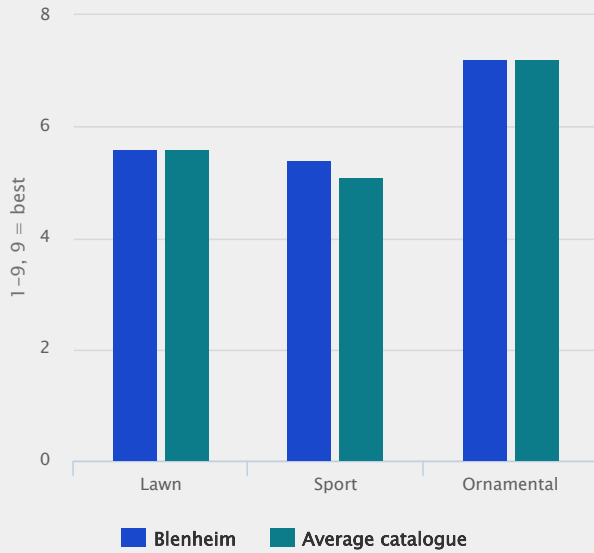

Specification and ratings

Index of uses

Source: Geves bulletin gazon 2009