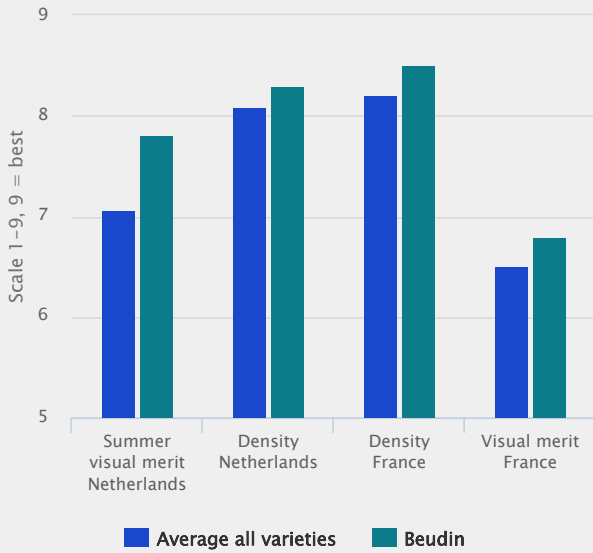

Specification and ratings

Performance

Sources: *Grasgids 2013 (NL)* *Bulletin Gazon 2013 (France)*