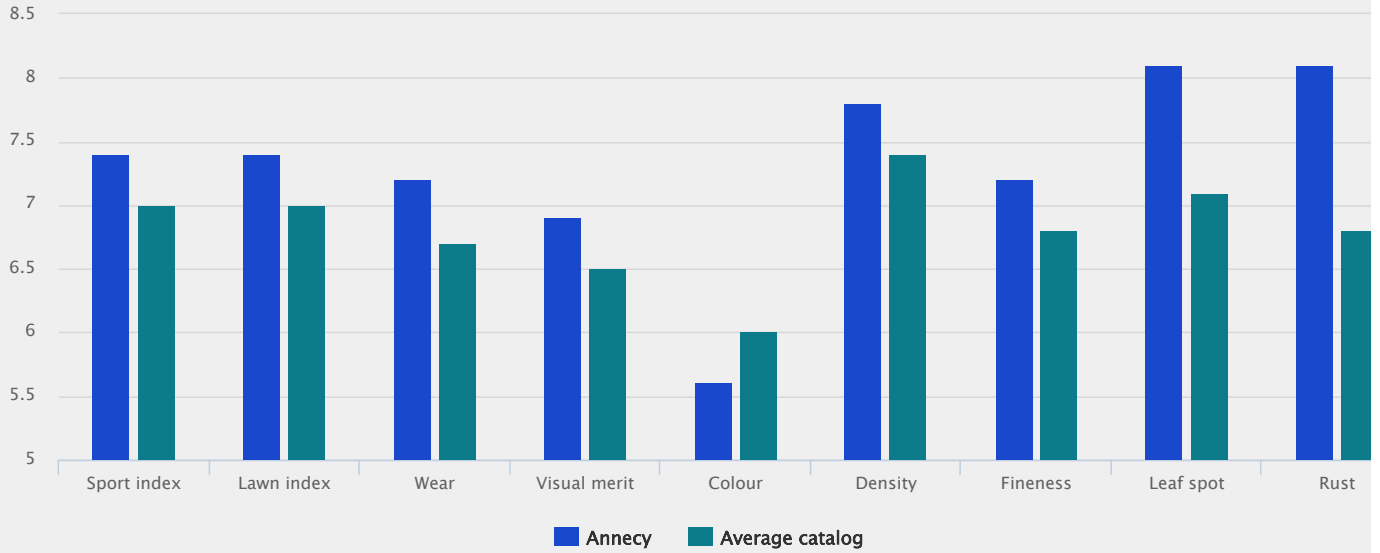

Uses

ANNECY is suited for both intense wear in sport fields and in parks and gardens where visual merit is important.

Technical Specifications

- Perennial ryegrass
- Fine-leaved, dense and rust resistant beautiful variety
- Listed/recommended in EU
BY DE DK FR RU UK

Specification and ratings

Performance in France

Source : Bulletin gazon 2017 (Geves)

Scale: 1-9, 9 = best, darkest

Ratings

Scale 1-9, where 9 = best or most pronounced