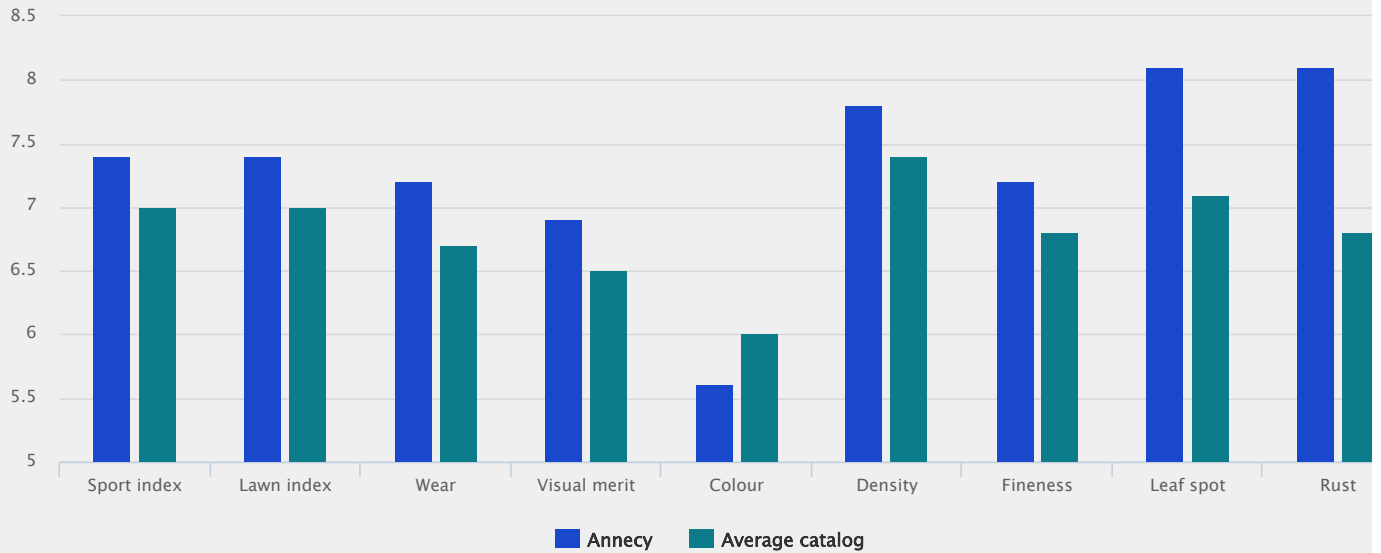

Uses

ANNECY is suited for both intense wear in sport fields and in parks and gardens where visual merit is important.

Technical Specifications

- Perennial ryegrass
- Fine-leaved, dense and rust resistant beautiful variety
- Listed/recommended in EU
BY DE DK FR RU UK

Specification and ratings

Performance in France

Source : Bulletin gazon 2017 (Geves)

Scale: 1-9, 9 = best, darkest

Ratings

Scale 1-9, where 9 = best or most pronounced