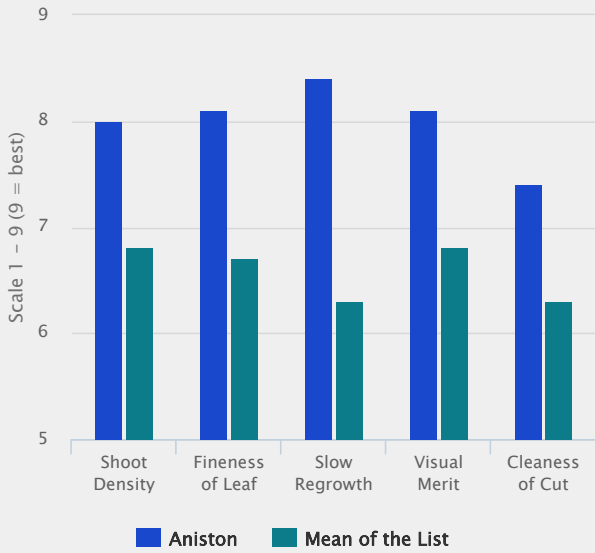

Specification and ratings

Lawns, Landscaping, Summer Sports and Turf (Mown at 10-15mm)

STRI - Turfgrass Seed 2018