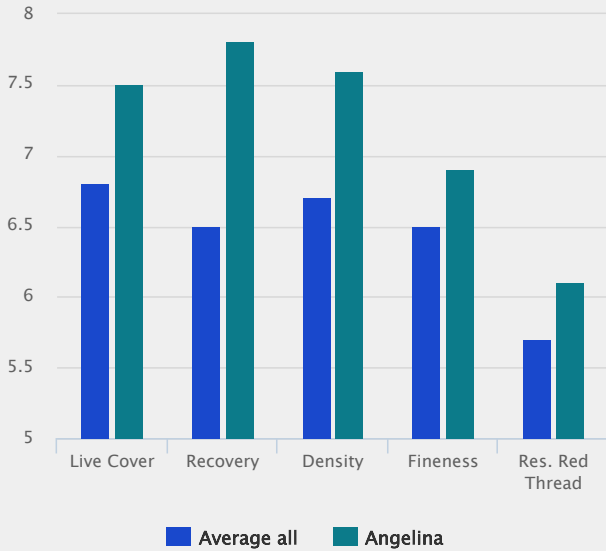

Specification and ratings

Performance in SPORT trials

Source: STRI Turfgrass 2018

Scale: 1-9, 9 = best