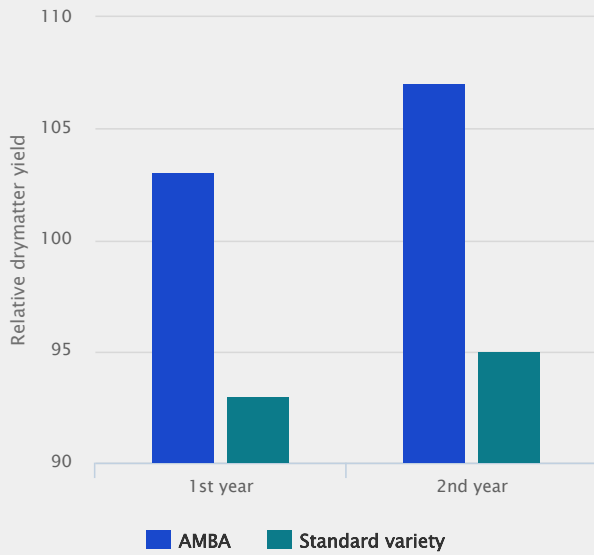

Specification and ratings

Yield

Source: Danish official trials