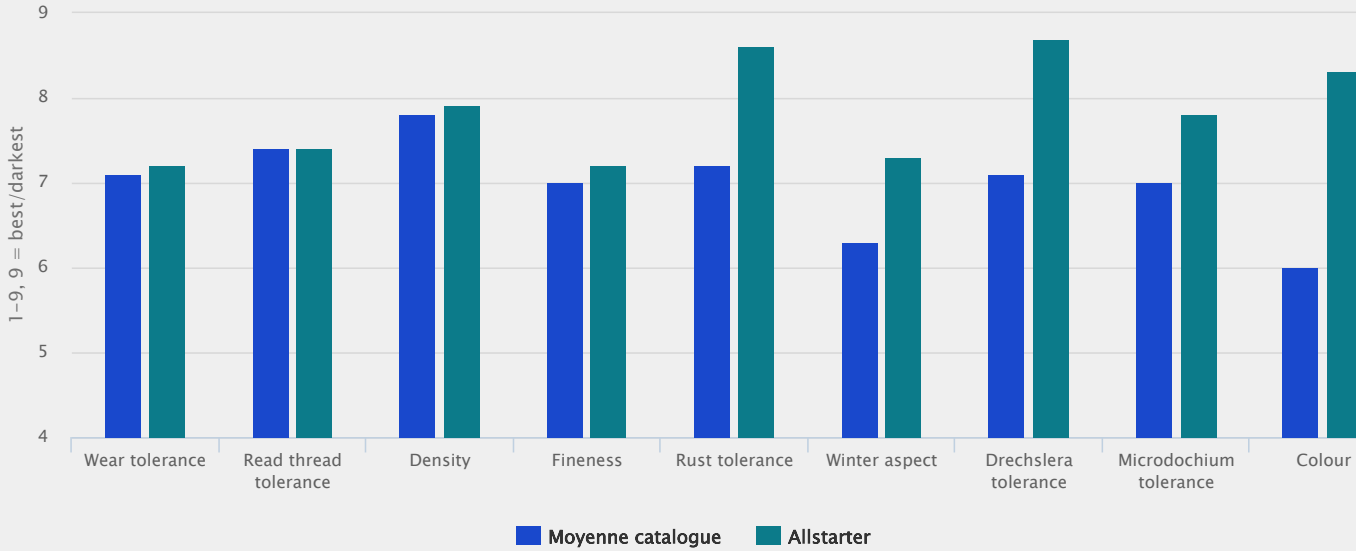

Specification and ratings

Characteristics

Source: Bulletin Gazon 2012 (GEVES, France)