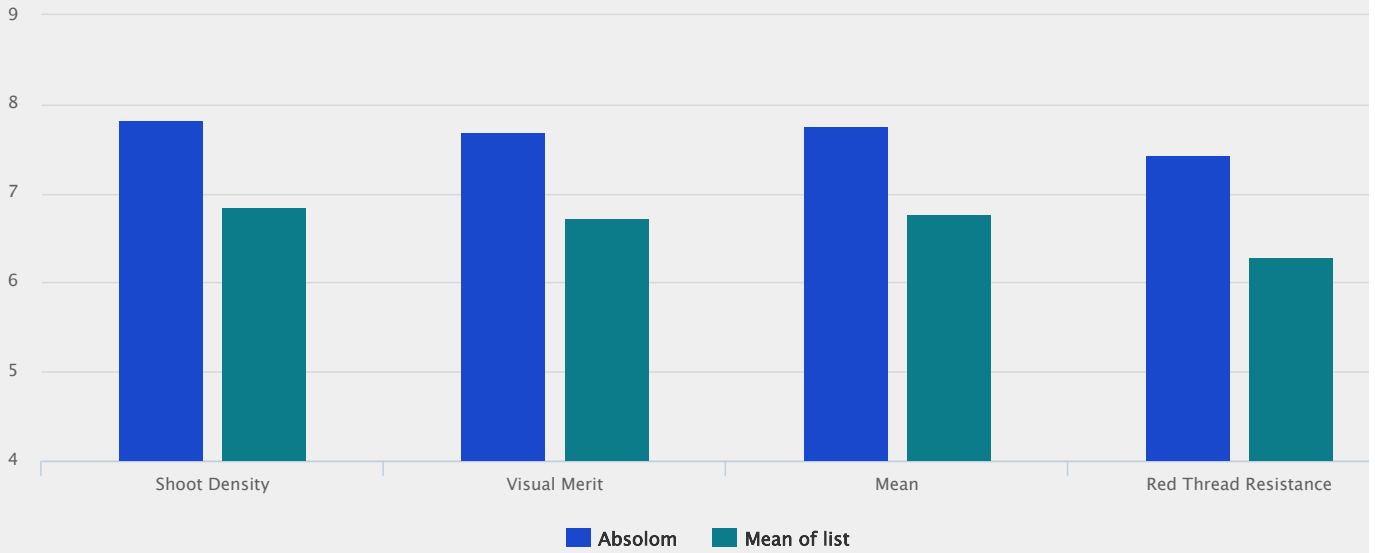

Slender creeping red fescue maintain their visual merit throughout the summer, saving water.

ABSOLOM has very good density, producing a fine, weed free sward with an excellent appearance and reducing the need for maintenance.

Excellent persistence and wear tolerance so can be included in lawns for intensive use.

Its performance remains excellent even when mown to 4mm

"ABSOLOM is the absolute top of the Slender Creeping Red Fescue, it gives your lawn and golf course the best density and persistence." - Thomas van Tetering, Product Manager - Grasses, Benelux

Technical Specifications

- Slender creeping red fescue
- Very dense and fine fescue for all types of lawn.
- Listed/recommended in EU NL UK

Specification and ratings

Lawns

STRI Turfgrass Seed 2020

Ratings

Scale 1-9, where 9 = best or most pronounced