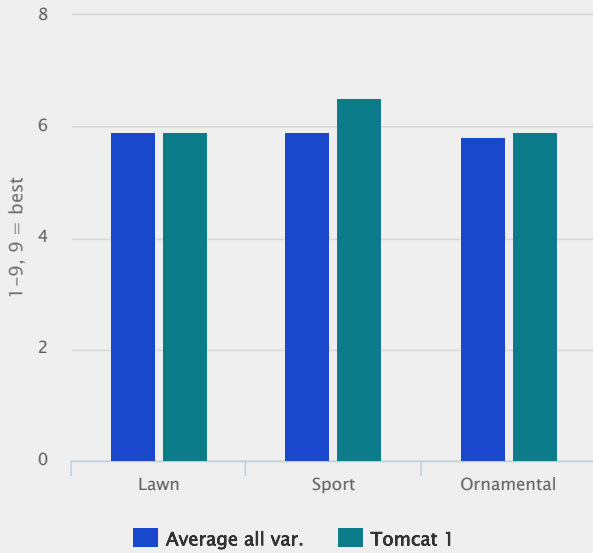

Specification and ratings

Index for type of use

Source: GEVES Bulletin Gazon 2007 (France)